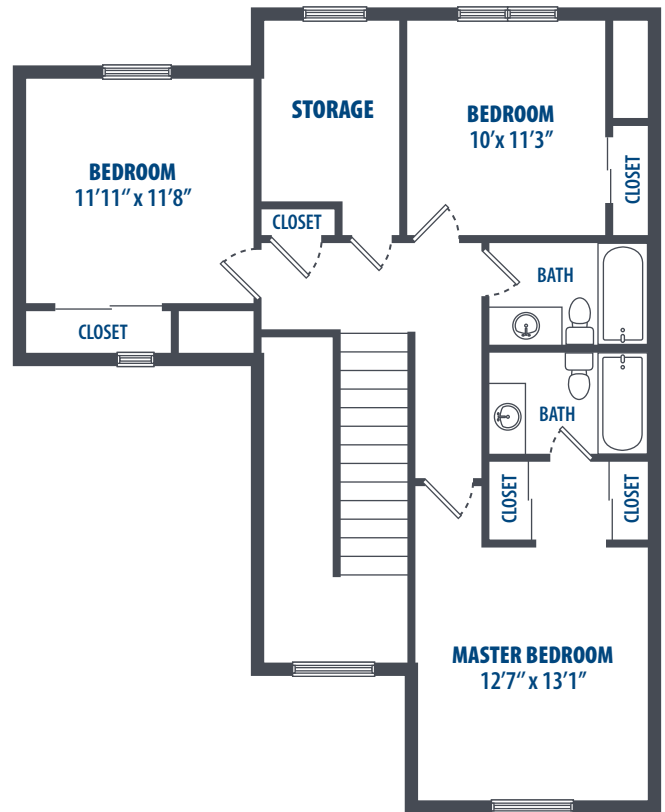

THE JASMINE

3 Bedroom | 2.5 Bath | 1259 Sq. Ft.*

1510 Sisisky Boulevard | Ft. Lee, VA 23801 | Phone: 804-566-3300

**All square footage is approximate.*