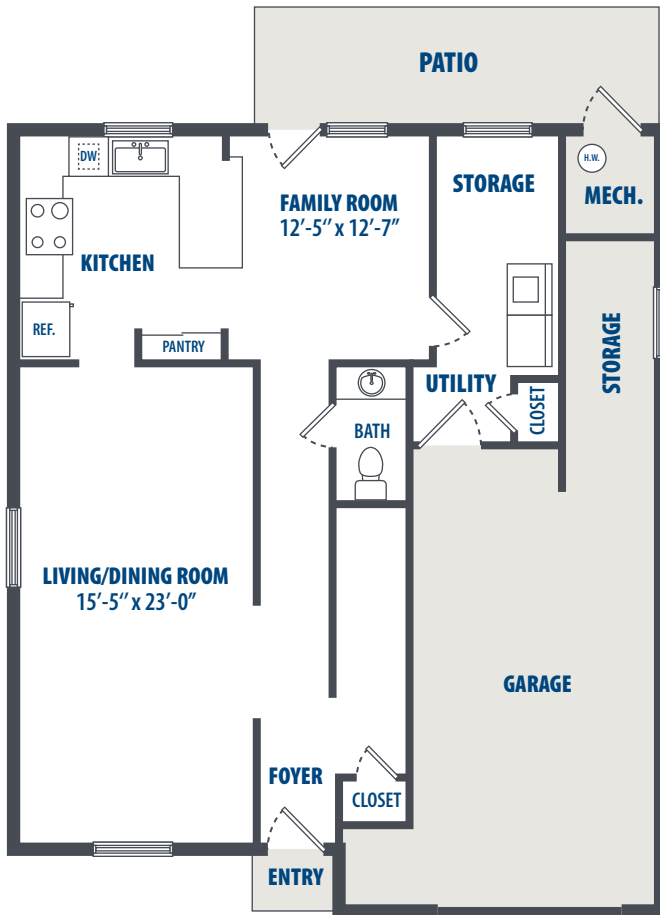

THE JASMINE

3 Bedroom | 2.5 Bath | 1259 Sq. Ft.*

1510 Sisisky Boulevard | Ft. Lee, VA 23801 | Phone: 804-566-3300

**All square footage is approximate.*