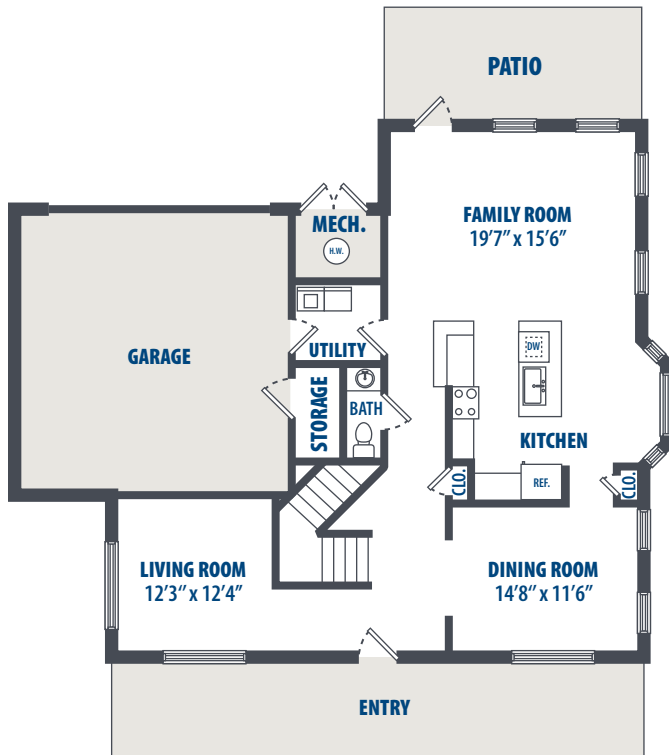

THE WILLOW

4 Bedroom | 2.5 Bath | 2468 Sq. Ft.*

1510 Sisisky Boulevard | Ft. Lee, VA 23801 | Phone: 804-566-3300

**All square footage is approximate.*