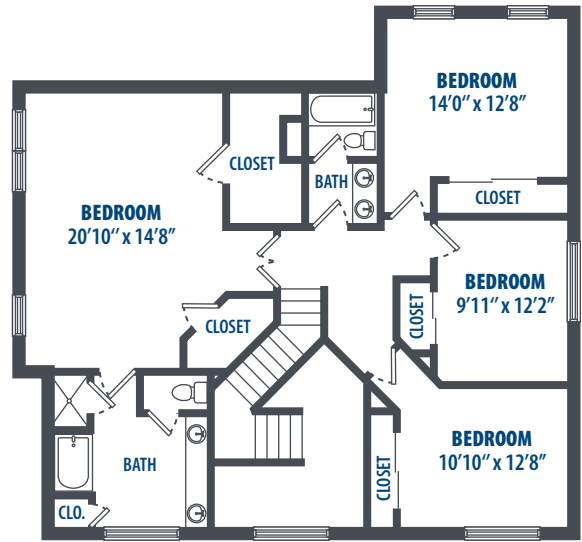

THE WILLOW

4 Bedroom | 2.5 Bath | 2468 Sq. Ft.*

1510 Sisisky Boulevard | Ft. Lee, VA 23801 | Phone: 804-566-3300

**All square footage is approximate.*