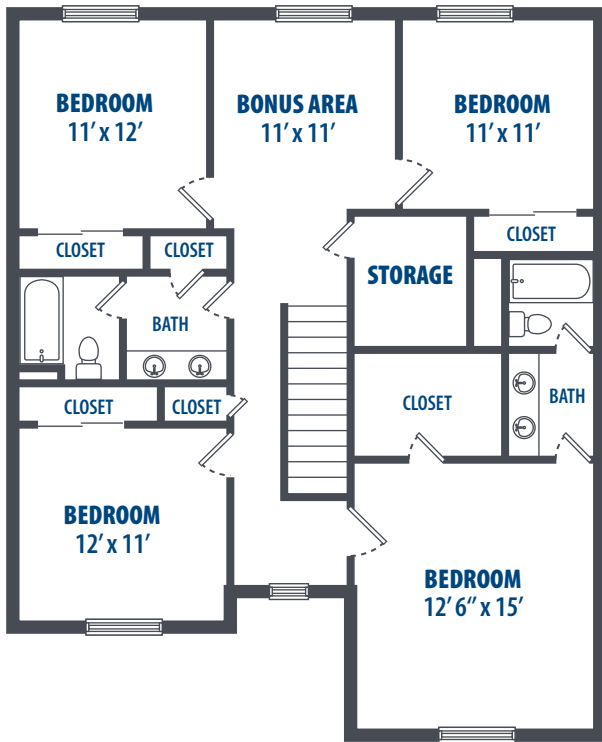

DOUGLAS FIR

4 Bedroom | 2.5 Bath | 2270 Sq. Ft.*

1510 Sisisky Boulevard | Ft. Lee, VA 23801 | Phone: 804-566-3300

**All square footage is approximate.*