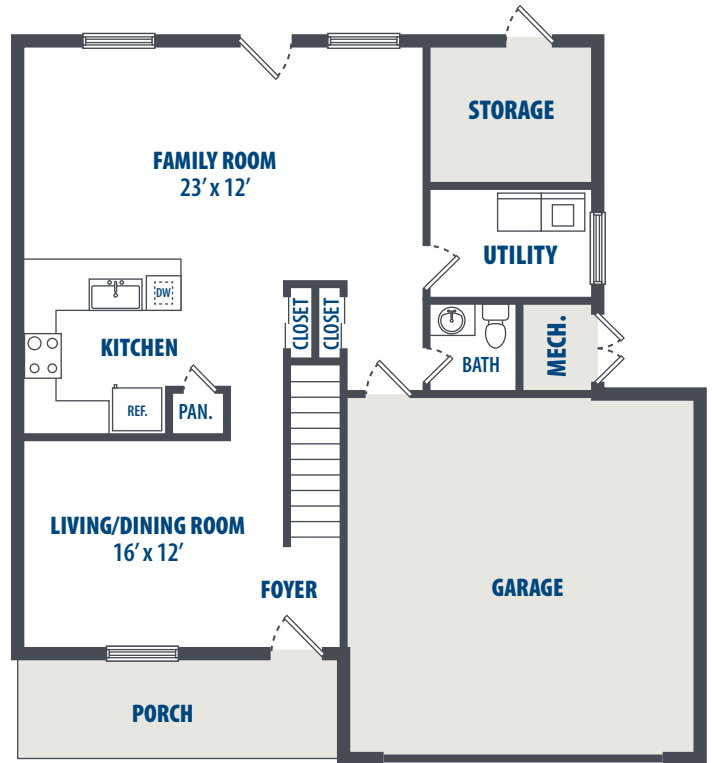

DOUGLAS FIR

4 Bedroom | 2.5 Bath | 2270 Sq. Ft.*

1510 Sisisky Boulevard | Ft. Lee, VA 23801 | Phone: 804-566-3300

**All square footage is approximate.*