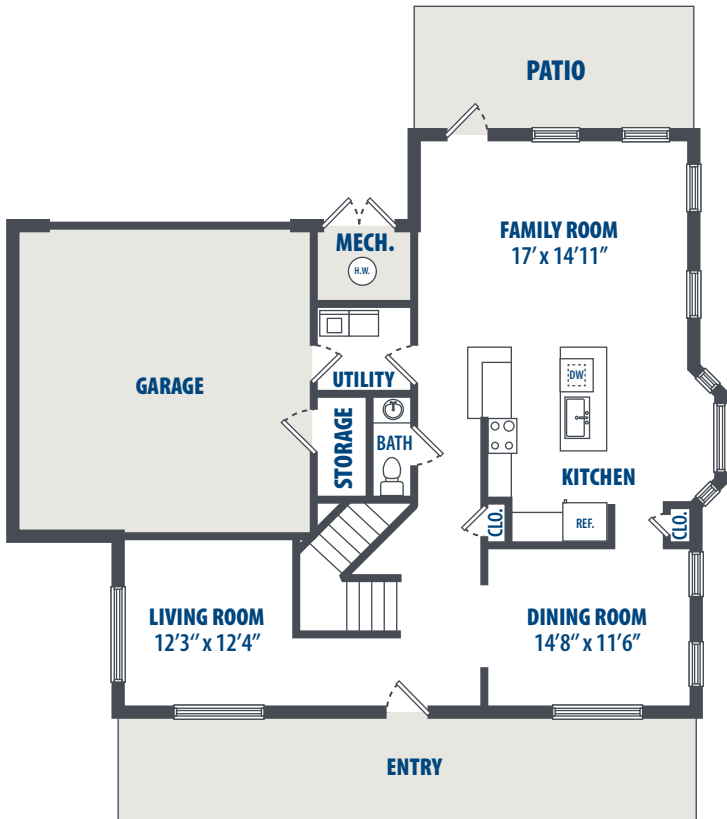

THE WELSH

3 Bedroom | 2.5 Bath | 2271 Sq. Ft.*

1510 Sisisky Boulevard | Ft. Lee, VA 23801 | Phone: 804-566-3300

**All square footage is approximate.*