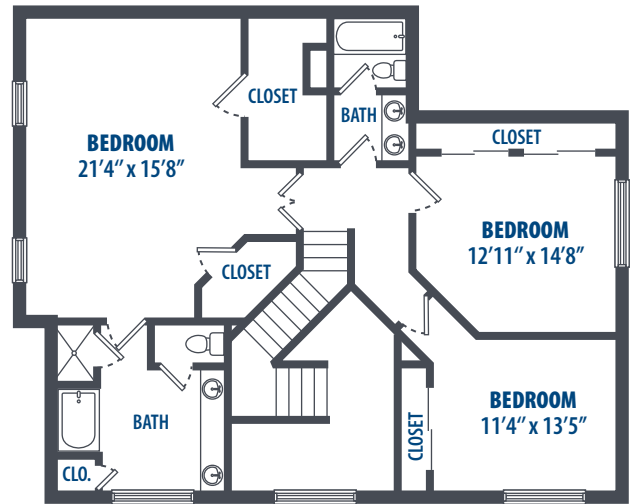

THE WELSH

3 Bedroom | 2.5 Bath | 2271 Sq. Ft.*

1510 Sisisky Boulevard | Ft. Lee, VA 23801 | Phone: 804-566-3300

**All square footage is approximate.*